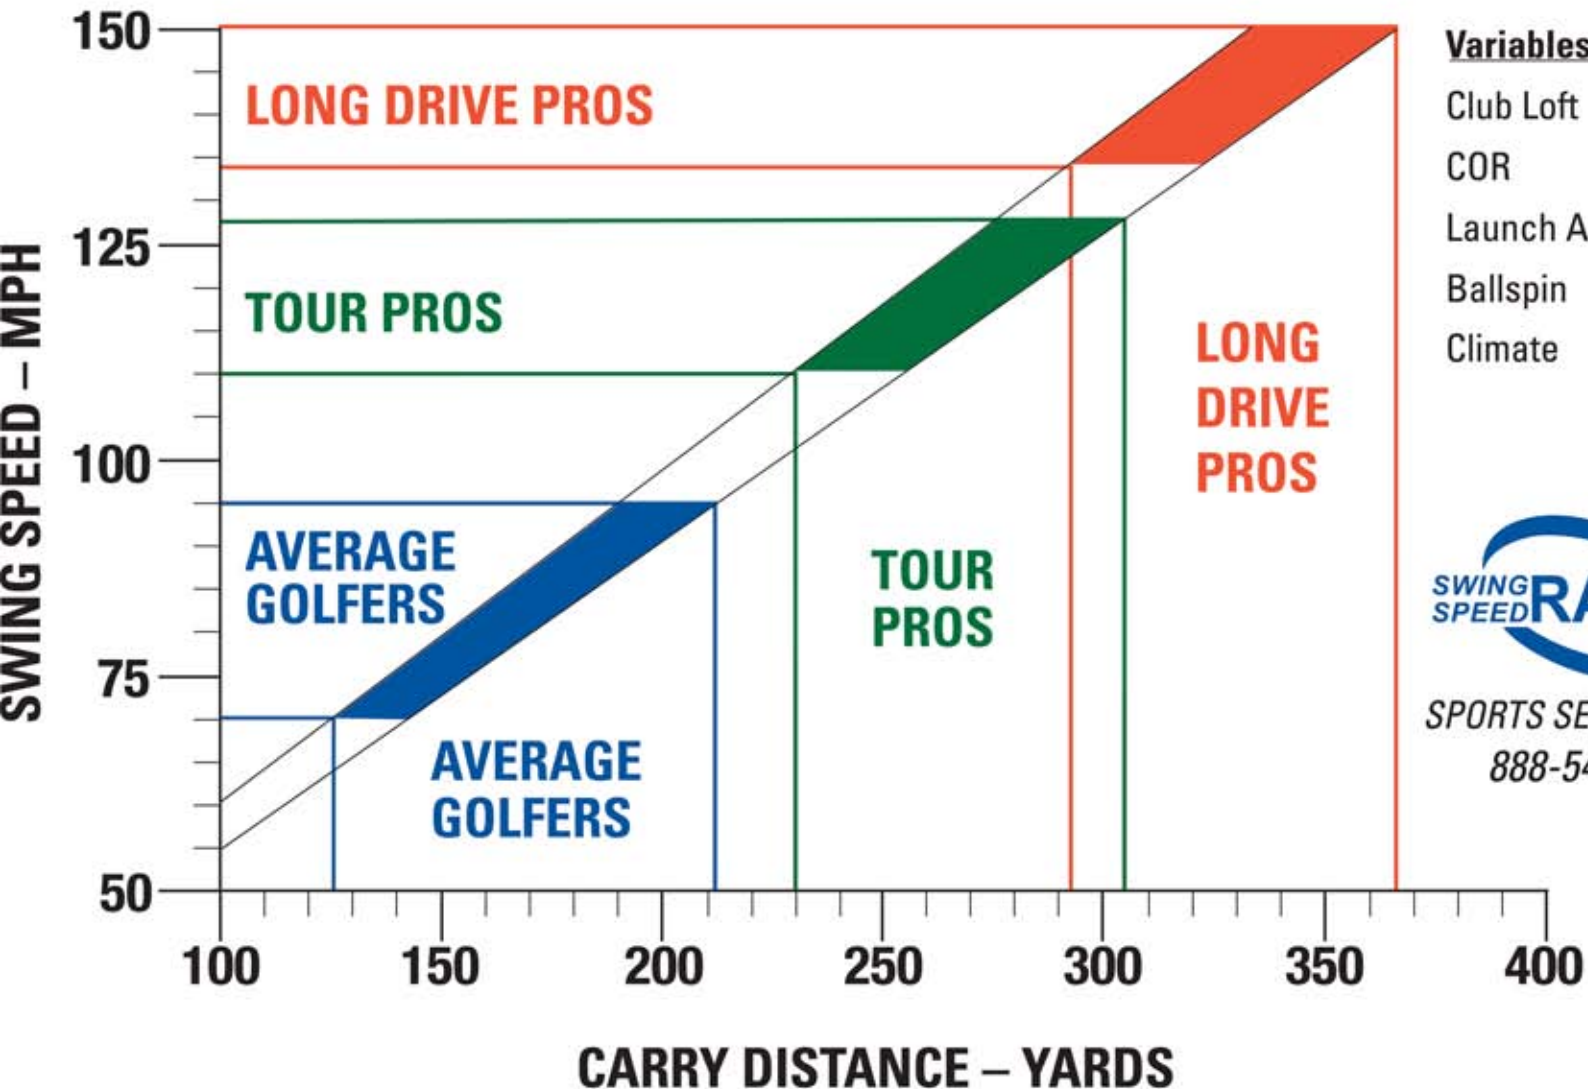

APPROXIMATE RELATIONSHIP OF DRIVER SWING SPEED & BALL DISTANCE

Variables Include:

- Club Loft
- COR
- Launch Angle
- Ballspin
- Climate

SPORTS SENSORS, INC.

888-542-9246

CARRY DISTANCE – YARDS

(Roll can add about 10%, depending on terrain conditions)